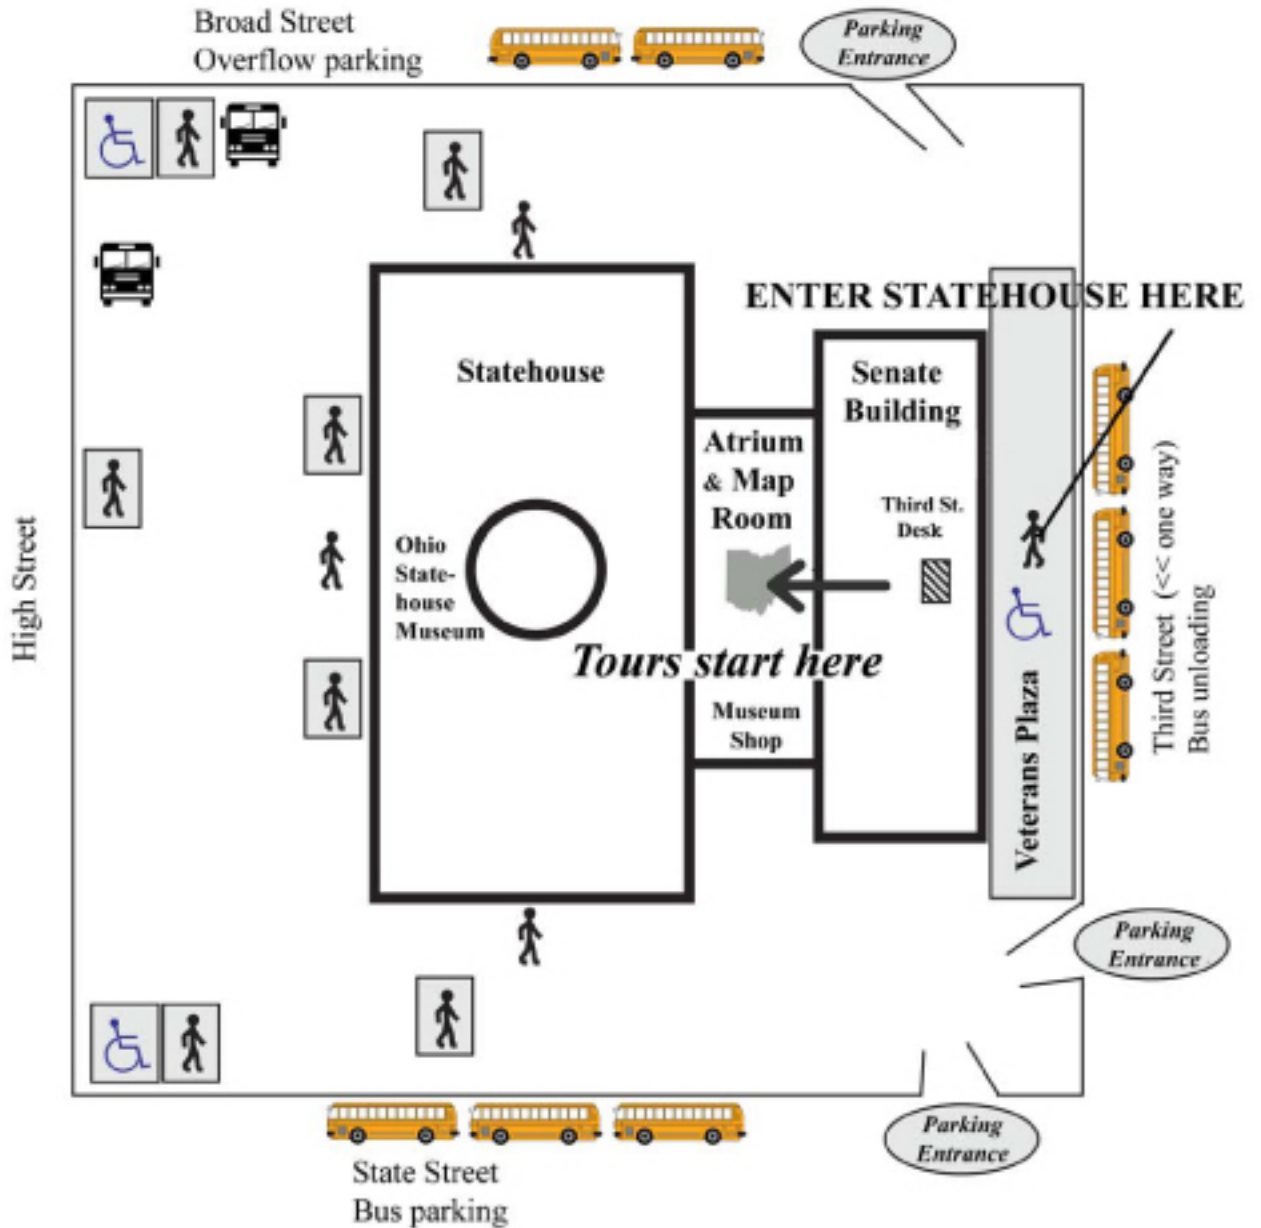

Map of Capitol Square for Bus Parking

Drivers, please do not block the parking entrances.

MAP

	Wheelchair access to Statehouse
	Pedestrian access to Statehouse
	Wheelchair access to Parking Garage
	Pedestrian access to Parking Garage
	Public bus stop (COTA and others)

**The OHIO STATEHOUSE
 MUSEUM
 EDUCATION CENTER**

www.ohiostatehouse.org

Capitol Building Parking & Handicap Entrances

Convenient, affordable parking under the Statehouse offers direct sheltered access to the Ohio Statehouse and Senate Building, Vern Riffe Center for Government and the Arts, James A. Rhodes State Office Tower and the Huntington Center.

Vehicles can access the Statehouse parking garage from Broad, State or Third Streets (there are no High Street entrances). For more information, contact the Statehouse Parking Garage at 614/728-2557, or visit the parking garage office located on the green level at State and Third Streets. The Ohio Statehouse is handicapped accessible and senior friendly.

The Statehouse Parking Garage is patrolled by the Ohio Highway Patrol 24 hours a day, seven days a week.